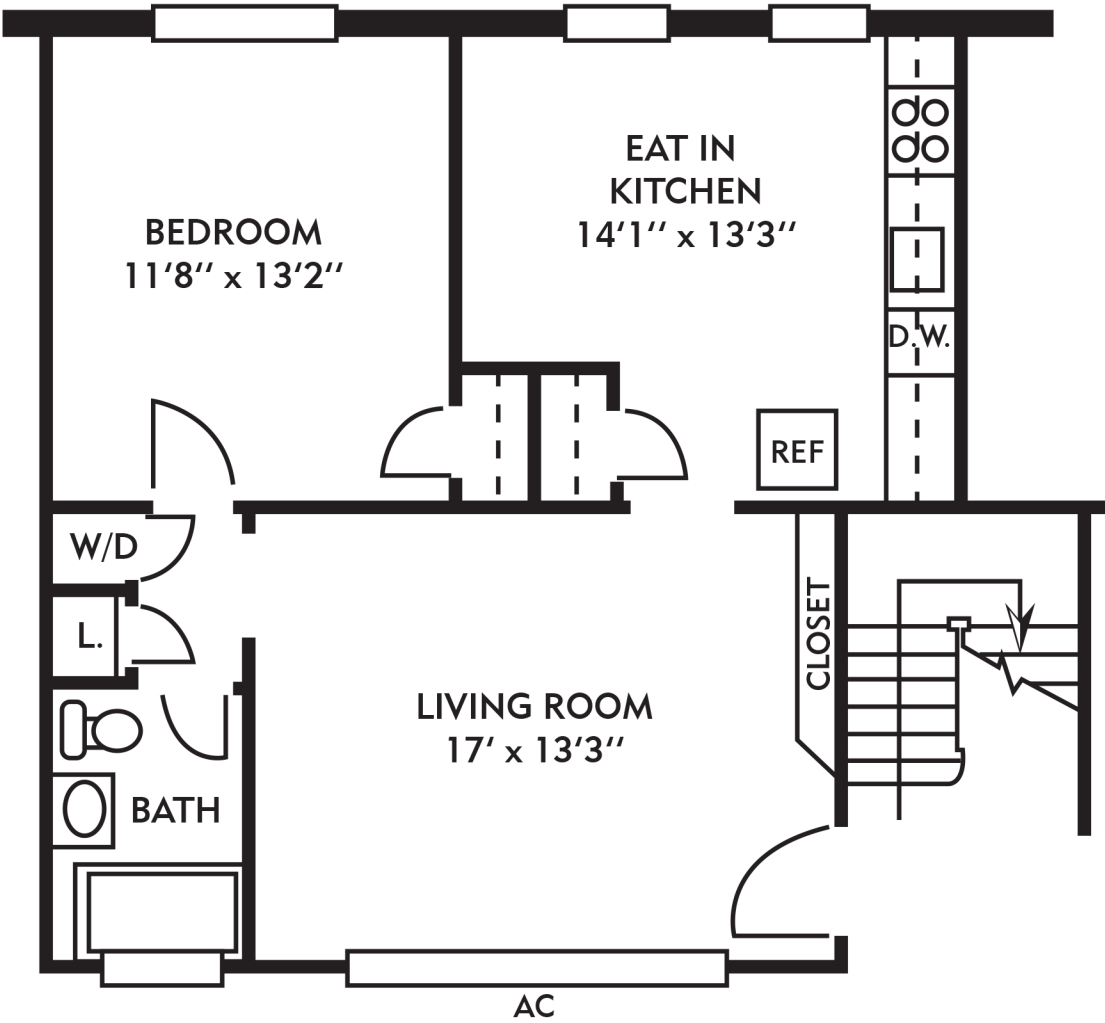

Franklin Manor

A P A R T M E N T S

Luxury Rentals

114 Franklin St, Morristown, NJ 07960
(973) 540-9500

ONE BEDROOM

TWO BEDROOM

TWO BEDROOM APARTMENT

- APROX. 860 sq. ft.
- 2 Bedroom
- 1 Bath

FM
Franklin Manor
APARTMENTS

Luxury Rentals

114 Franklin St, Morristown, NJ 07960
(973) 540-9500

ONE BEDROOM APARTMENT

- APROX. 650 sq. ft.
- 1 Bedroom
- 1 Bath

Franklin Manor
APARTMENTS

Luxury Rentals

114 Franklin St, Morristown, NJ 07960
(973) 540-9500