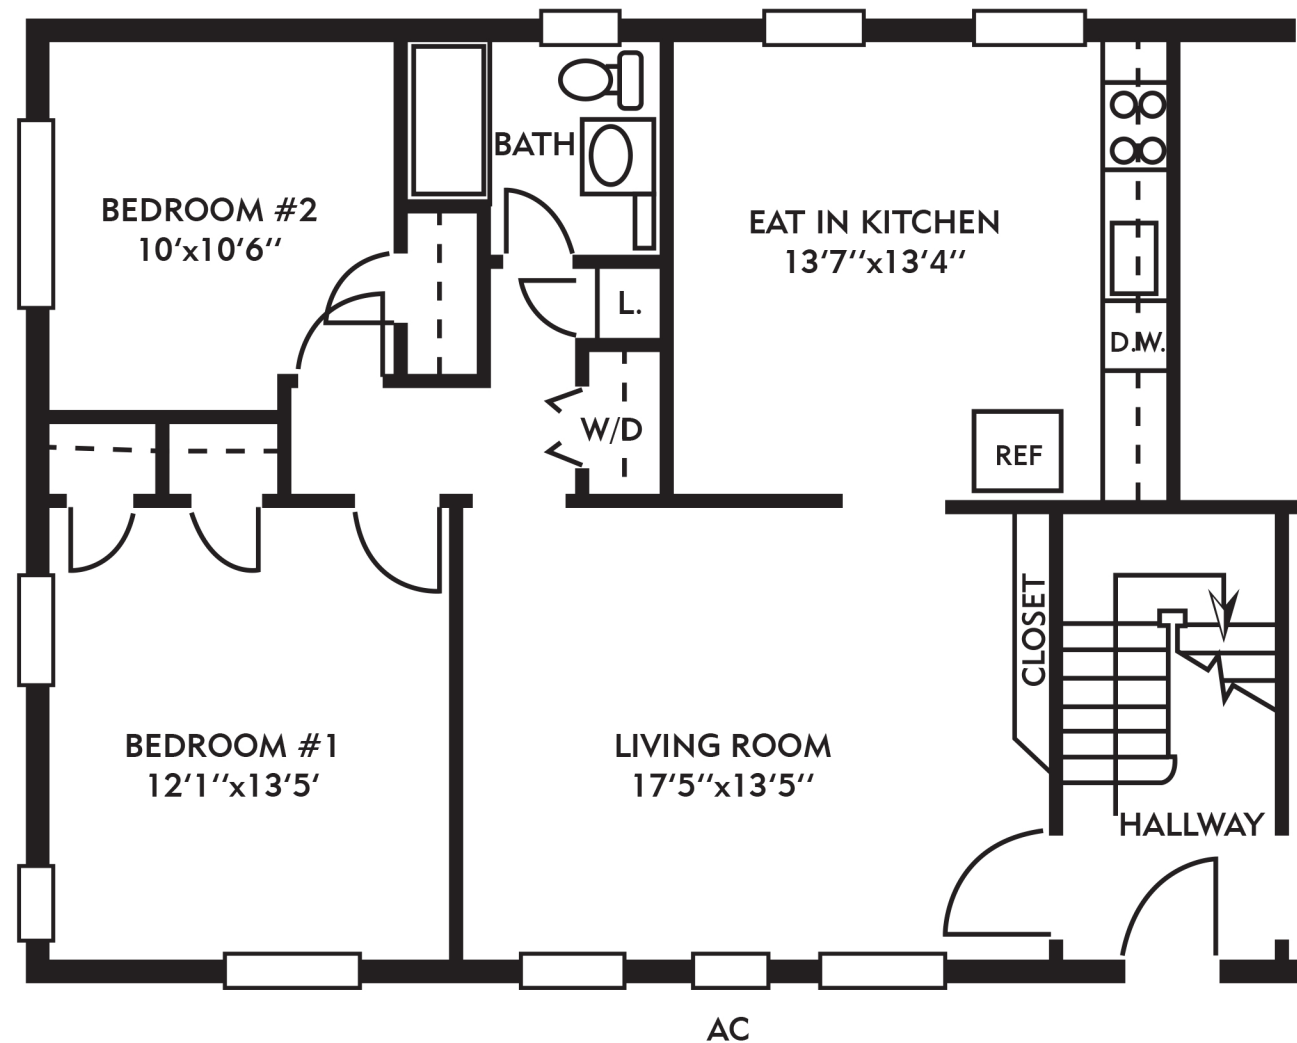

Franklin Manor

A P A R T M E N T S

Luxury Rentals

114 Franklin St, Morristown, NJ 07960
(973) 540-9500

ONE BEDROOM

TWO BEDROOM

TWO BEDROOM APARTMENT

- APROX. 860 sq. ft.
- 2 Bedroom
- 1 Bath

FM
Franklin Manor
APARTMENTS

Luxury Rentals

114 Franklin St, Morristown, NJ 07960
(973) 540-9500

ONE BEDROOM APARTMENT

- APROX. 650 sq. ft.
- 1 Bedroom
- 1 Bath

Franklin Manor
APARTMENTS

Luxury Rentals

114 Franklin St, Morristown, NJ 07960
(973) 540-9500