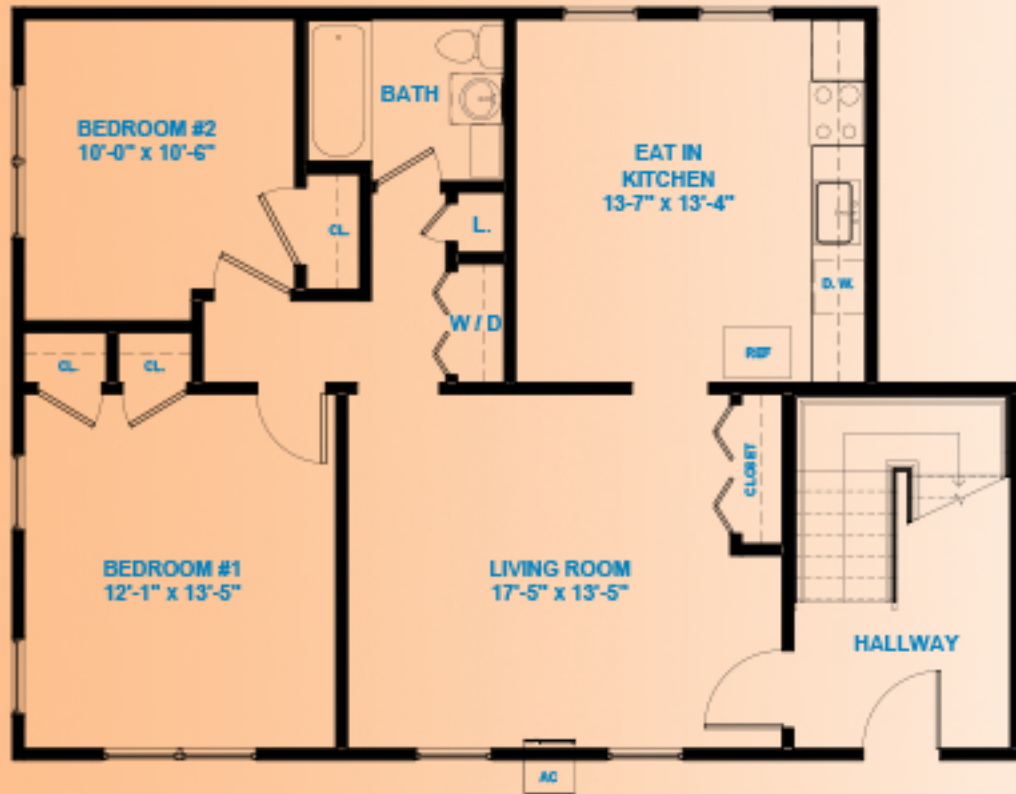

Franklin Manor

A P A R T M E N T S

Luxury Rentals

114 Franklin St, Morristown, NJ 07960
(973) 540-9500

ONE BEDROOM

TWO BEDROOM

TWO BEDROOM APARTMENT

- APROX. 860 sq. ft.
- 2 Bedroom
- 1 Bath

FM
Franklin Manor
APARTMENTS

Luxury Rentals

114 Franklin St, Morristown, NJ 07960
(973) 540-9500

ONE BEDROOM APARTMENT

- APROX. 650 sq. ft.
- 1 Bedroom
- 1 Bath

Franklin Manor
APARTMENTS

Luxury Rentals

114 Franklin St, Morristown, NJ 07960
(973) 540-9500